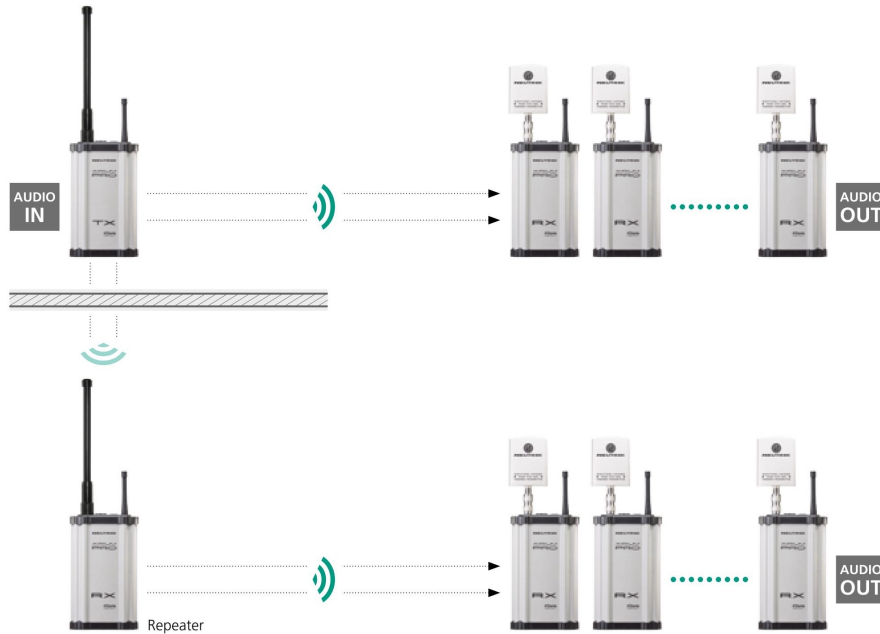

The software makes optimising the aerial alignment respectively determining the location of the repeater a breeze and also serves as a useful tool during set up. The XIRIUM PRO app facilitates the setting of all function parameters (e.g. delay time, etc.) and the monitoring (e.g. signal strength, battery power, etc.). Future functional expansion or performance optimisation of the wireless devices can easily be accomplished via the firmware update function.

XIRIUM PRO Europe Expansion

XIRIUM PRO – the expansion ...

... of the system to a digital wireless audio solution with up to 6 audio channels.

The system may be expanded to six sound channels for the transmission of several, discrete audio signals. For this purpose three TX transmitters may be operated in parallel. This set up allows the use of an unlimited number of RX receivers.

XIRIUM PRO app
iOS and Android

XIRIUM PRO Europe Breaking Barriers

XIRIUM PRO – breaking wireless barriers ...

... extending the range with a repeater.

The RX can either be used as a receiver or, by changing the output module to a repeater module, as a repeater. In repeater mode the RX forwards the audio signal received from the TX without any changes, which in turn can now be received by an unlimited number of RX receivers set to reception mode. The repeater represents the perfect addition to the system: it doubles the range of the system and helps to overcome walls, corners or other obstacles.