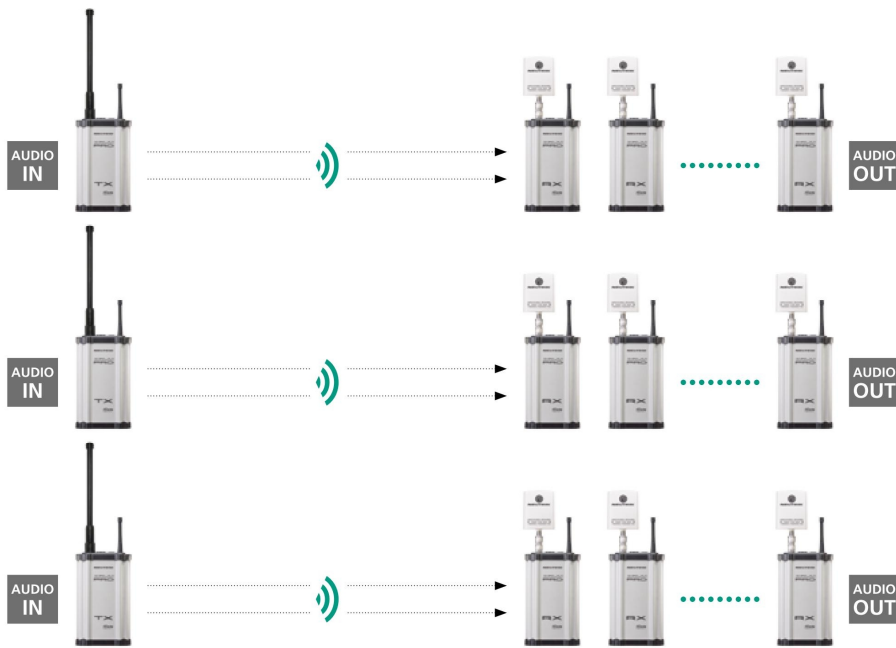

XIRIUM PRO Europe Expansion

XIRIUM PRO – the expansion ...

... of the system to a digital wireless audio solution with up to 6 audio channels.

The system may be expanded to six sound channels for the transmission of several, discrete audio signals. For this purpose three TX transmitters may be operated in parallel. This set up allows the use of an unlimited number of RX receivers.