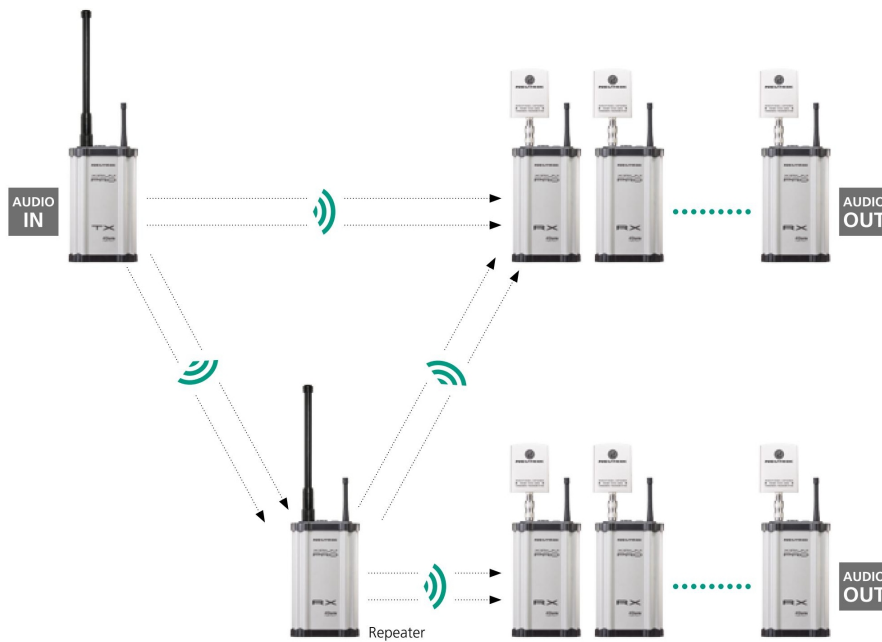

XIRIUM PRO Europe Greater Reliability

XIRIUM PRO – greater reliability ...

... using the repeater as a redundant audio source (extended true diversity).

Beside enhancing the range or overcoming obstacles, the RX-repeater offers another feature: since the repeater duplicates and transmits the signals received from the TX, it becomes a second redundant audio source for every other RX. In other words, an RX located within the reception area of an TX and a repeater, can now choose one of two identical signals and automatically selects the one with the better signal quality.