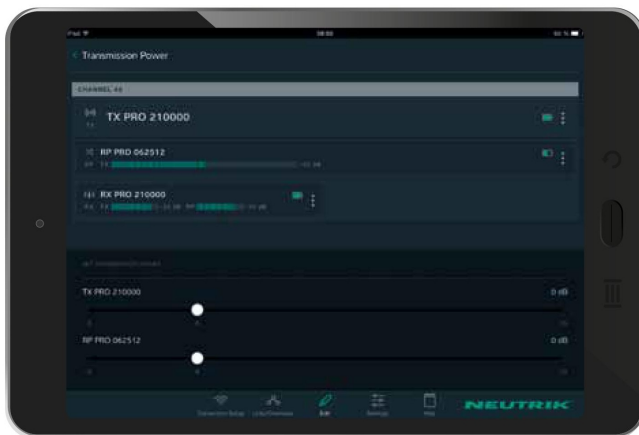

XIRIUM PRO software app

Available for iPad and Android tablets, the user friendly XIRIUM PRO app provides enhanced setup functions and allows monitoring and control of XIRIUM PRO devices.

iOS and Android

App Store

Google play

XIRIUM PRO Europe Software App

XIRIUM PRO Software

The XIRIUM PRO app facilitates the setting of all function parameters and the monitoring of the wireless devices with iOS or Android devices.

The software makes optimising the aerial alignment respectively determining the location of the repeater a breeze and also serves as a useful tool during set up. The XIRIUM PRO app facilitates the setting of all function parameters (e.g. delay time, etc.) and the monitoring (e.g. signal strength, battery power, etc.). Future functional expansion or performance optimisation of the wireless devices can easily be accomplished via the firmware update function.