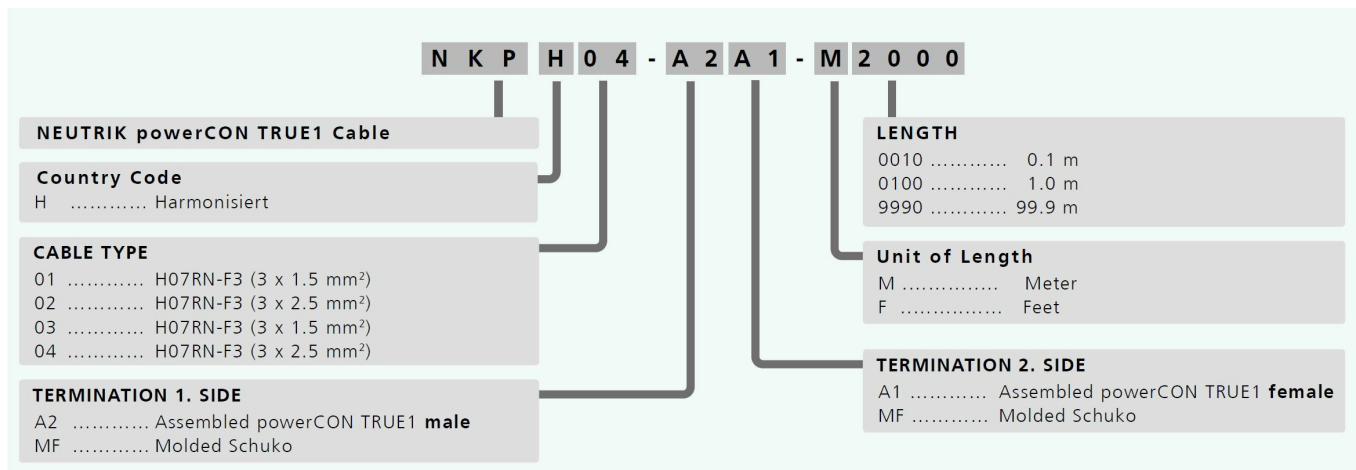

Article Variations

Article name	Details	Order code
NKPH01-MFA1-M0150	1.5 m 3x1.5 mm² H07RN Schuko "E+F" (m) powerCON® TRUE1® TOP (f)	1027576
NKPH01-MFA1-M0300	3 m 3x1.5 mm² H07RN Schuko "E+F" (m) powerCON® TRUE1® TOP (f)	1036429
NKPH02-MFA1-M0150	1.5 m 3x2.5 mm² H07RN Schuko "E+F" (m) powerCON® TRUE1® TOP (f)	1027577
NKPH02-MFA1-M0300	3 m 3x2.5 mm² H07RN Schuko "E+F" (m) powerCON® TRUE1® TOP (f)	1036430
NKPH02-A2MF-M0150	1.5 m 3x2.5 mm² H07RN powerCON® TRUE1® TOP (m) Schuko (f)	1027578

Type Descriptions

CABLE TYPE 01 / 02 - OZOFLEX PRYSMIAN; CABLE TYPE 03 / 04 - TITANEX NEXANS