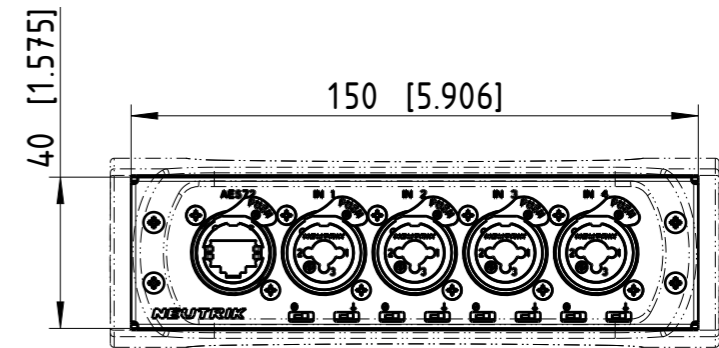

ZUR ANFRAGE

1:2