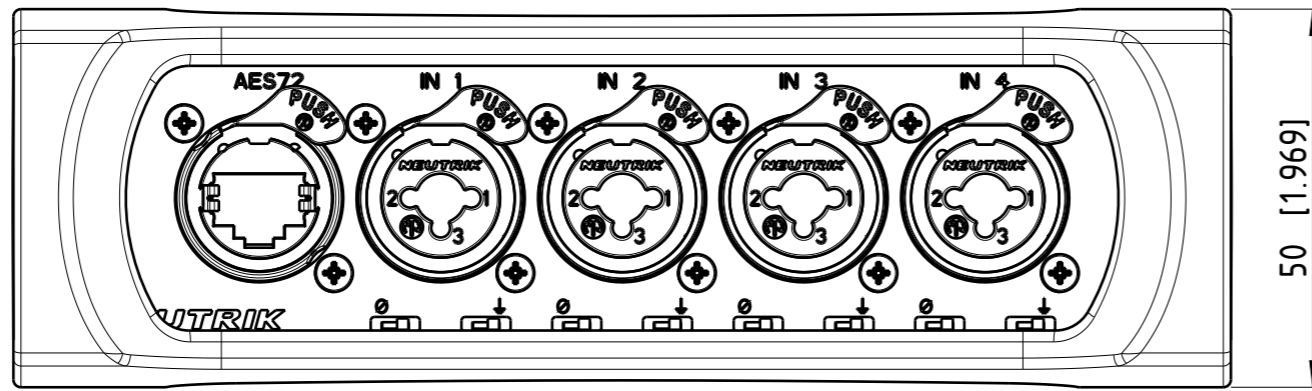

ZUR ANFRAGE

1:2