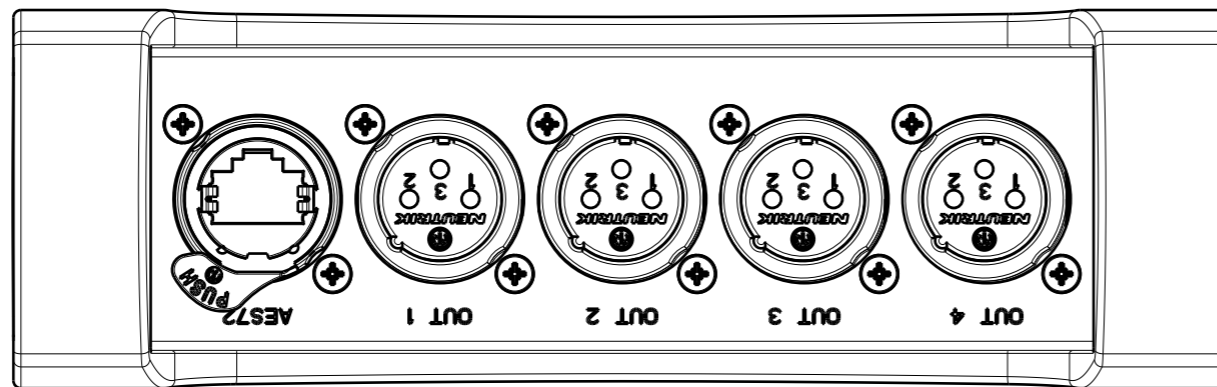

ZUR ANFRAGE

1:2