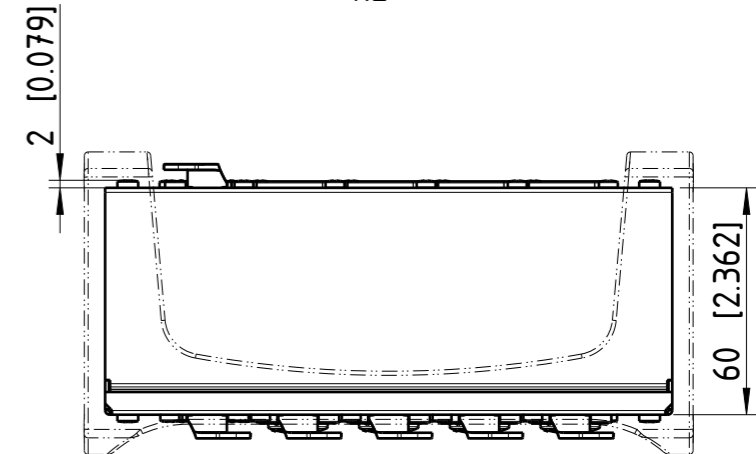

Weitergabe sowie Vervielfältigung dieses Dokuments, Verwertung und Mitteilung seines Inhalts sind verboten, soweit nicht ausdrücklich schriftlich gestattet. Zuwiderhandlungen verpflichten zu Schadenersatz. Alle Rechte vorbehalten. Any distribution, copying, re-production and use of this document as well as any disclosure of its content without explicit written authorization is prohibited. Any violation obliges to the payment of damages. All rights reserved.

Sheet Number 1/1	Projection 	Scale 1:1	Format A3	General Tolerancing ISO 2768 mK	
Description			Created on/by	24.06.2022	Schmiedl T.
NA-4I40-AES72			Approved on/by	n.a.	n.a.
			Article ID	Model ID	Drawing ID
				30009878	20003984
Status			Revision	ECN Number	
To Request			-		

Neutrik Group