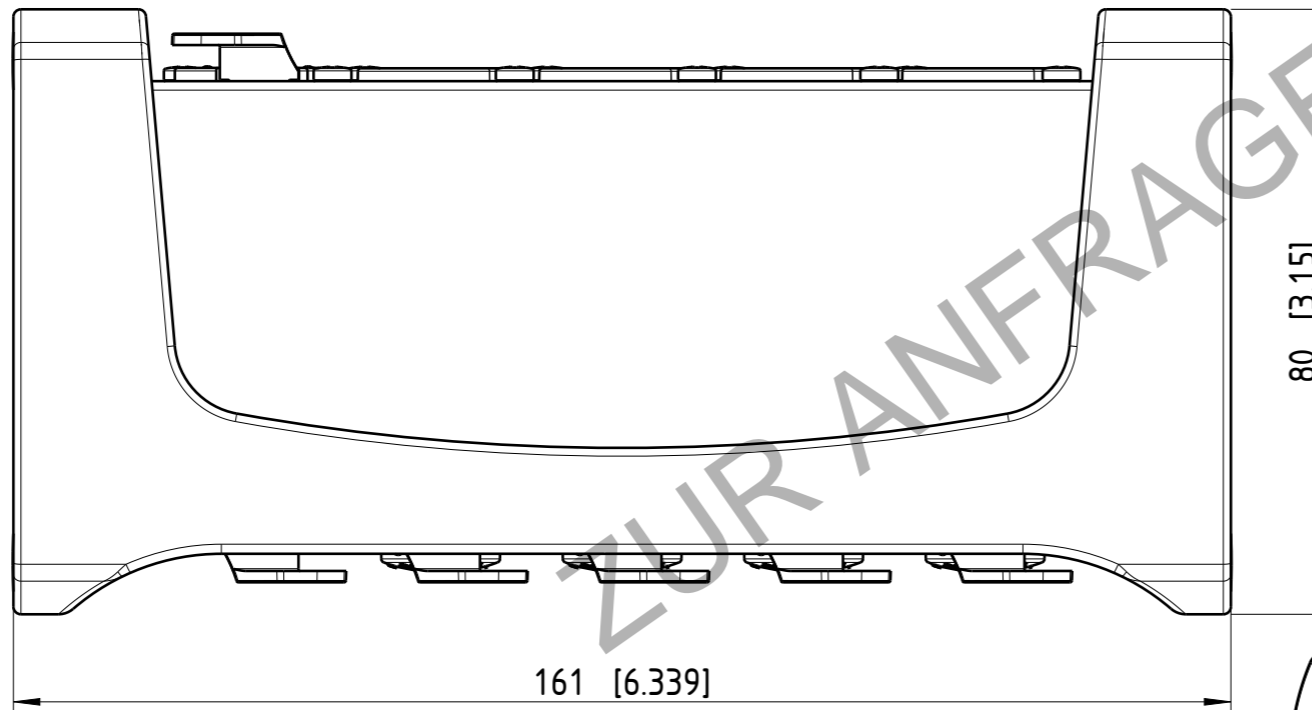

ZUR ANFRAGE

1:2