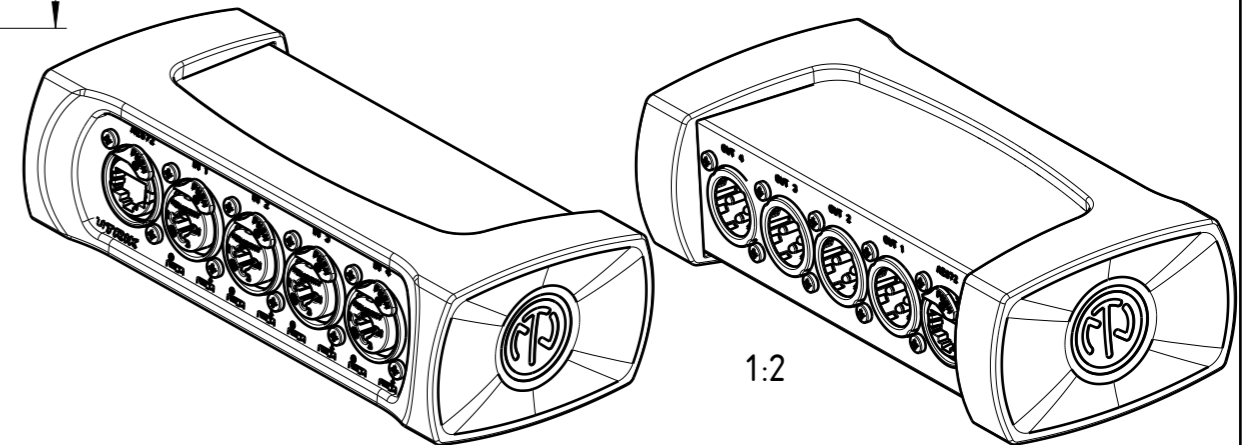

Weitergabe sowie Vervielfältigung dieses Dokuments, Verwertung und Mitteilung seines Inhalts sind verboten, soweit nicht ausdrücklich schriftlich gestattet. Zuwiderhandlungen verpflichten zu Schadenersatz. Alle Rechte vorbehalten. Any distribution, copying, re-production and use of this document as well as any disclosure of its content without explicit written authorization is prohibited. Any violation obliges to the payment of damages. All rights reserved.

Sheet Number 1/1	Projection 	Scale 1:1	Format A3	General Tolerancing ISO 2768 mK	
Description			Created on/by	24.06.2022	Schmiedl T.
NA-4I40-AES72			Approved on/by	n.a.	n.a.
			Article ID	Model ID	Drawing ID
				30009878	20003984
Status			Revision	ECN Number	
To Request			-		

Neutrik Group