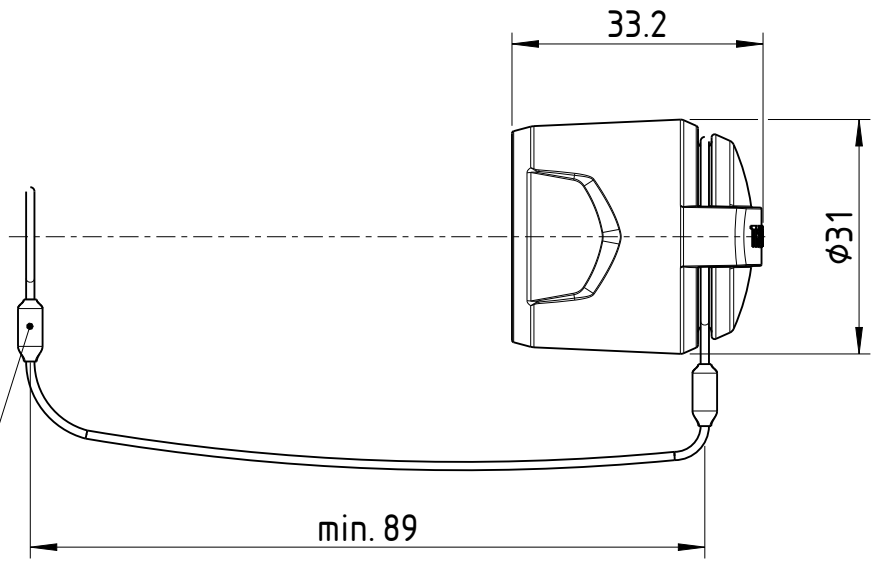

movable side

1:1

Sheet Number 1/1	Projection 	Scale 1:1	Format A4	General Tolerancing ISO 2768 mK	
Description			Created on/by	24.05.2023	Feurle E.
SCM-TRUE1-01			Approved on/by	12.09.2023	Schmiedl T.
			Article ID	Model ID	Drawing ID
			SCM-TRUE1-01	30010594	20004399
Status			Revision	ECN Number	Neutrik Group
Released			-	-	