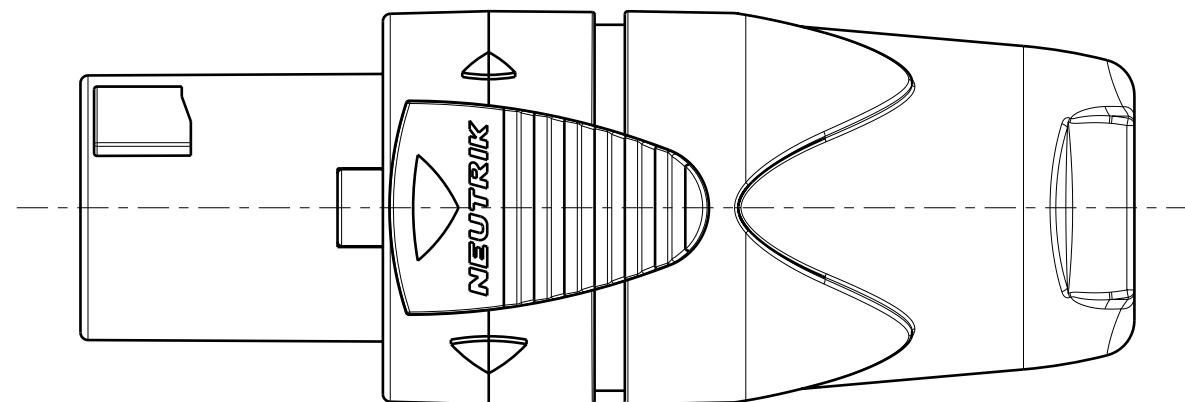

2:1

1:1

Refer to protection notice ISO 16016.	Scale 2:1 (A3)	Drawn	23.07.12	Rietzler
		Modified	26.10.16	Zechmann
Name	Speakon ST-NL2FX	Change-No.	Sheet-No.	Index
		-	1 / 1	A
NEUTRIK		Replacement for: Drawing-No. ST-NL2FX		